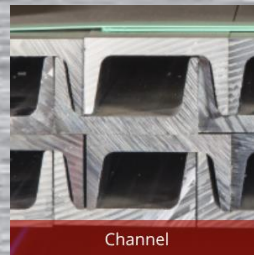

Rectangular Hollow Section

Sheet

Plate

Tread Plate

Profiles

Strip

Channel

Beams

Stainless Steel | Nickel Alloys | Aluminium | Mild Steel | Alloy Steel | Brass | Copper | Bronze | Titanium | Plastics

Follow us today on our Social Network!

CHASE ALLOYS LTD
Littleton Drive, off Cocksparrow Lane
Huntington, Cannock
Staffordshire
WS12 4TR