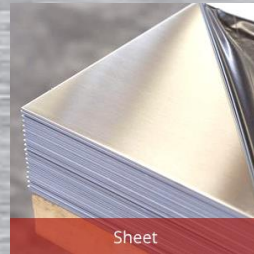

CHASE ALLOYS LTD – Aluminium Product Guide

Round Bar

Hexagonal Bar

Square Bar

Flat Bar

Angle Bar

Round Tube

Box Section

Rectangular Hollow Section

Sheet

Plate

Tread Plate

Profiles

Strip

Channel

Beams