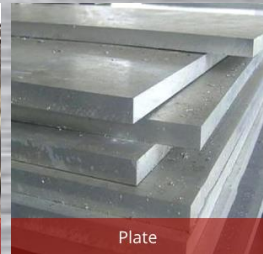

CHASE ALLOYS LTD – Aluminium Product Guide

Round Bar

Hexagonal Bar

Square Bar

Flat Bar

Angle Bar

Round Tube

Box Section

Rectangular Hollow Section

Sheet

Plate

Tread Plate

Profiles

Strip

Channel

Beams

Stainless Steel | Nickel Alloys | Aluminium | Mild Steel | Alloy Steel | Brass | Copper | Bronze | Titanium | Plastics

Follow us today on our Social Network!

CHASE ALLOYS LTD
Littleton Drive, off Cocksparrow Lane
Huntington, Cannock
Staffordshire
WS12 4TR